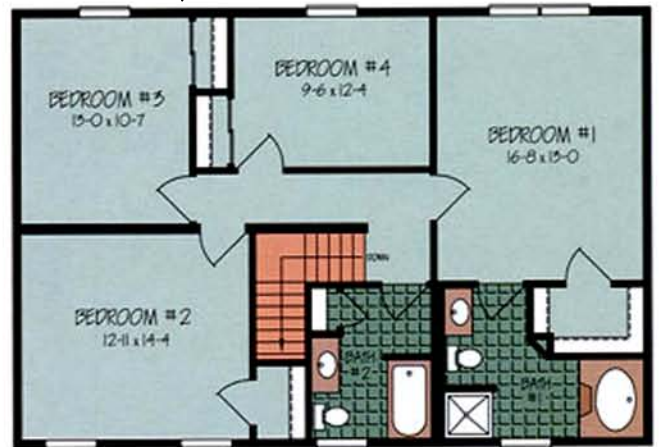

# The Beachwood 1

FIRST FLOOR

SECOND FLOOR

Floorplan # T276443BVA  
Two Story Bedrooms: 4 Baths: 3  
Square Feet: first floor 27-6 x 48-0 second floor 27-6 x 40-0  
File # LIT-BEECH