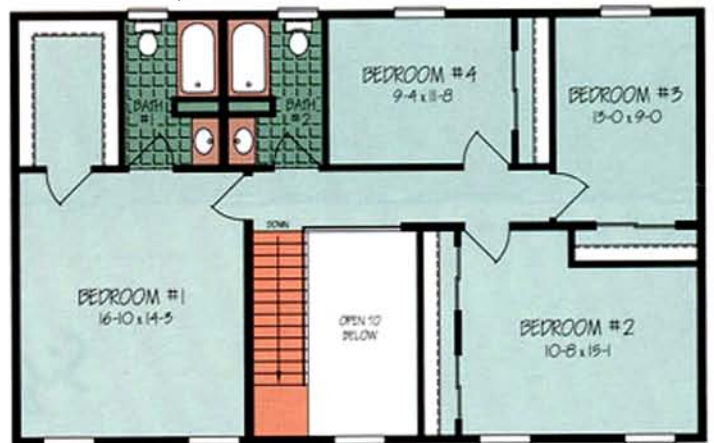

The Jamestown IV

FIRST FLOOR

SECOND FLOOR

Floorplan # T276443JTD
Two Story Bedrooms: 4 Baths: 3
Square Feet: first floor 27-6 x 40-0 second floor 27-6 x 40-0
File # LIT-JAMES4