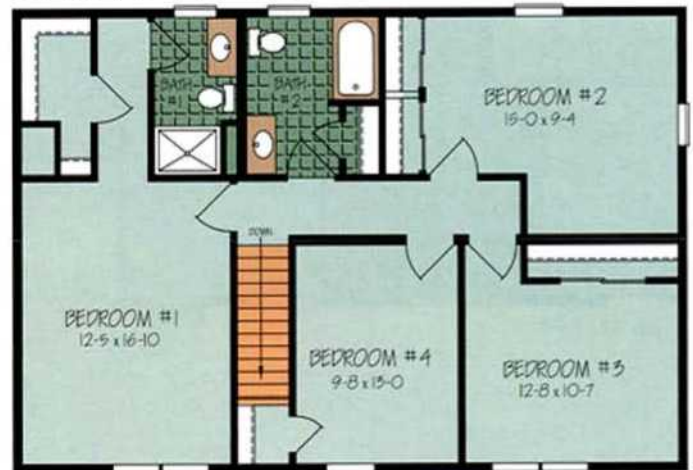

The Johnstown

Total Square Feet: 2200

FIRST FLOOR

SECOND FLOOR

Floorplan # T277443JNA
Two Story Bedrooms: 4 Baths: 3
Square Feet: first floor 27-7 x 40-0 second floor 27-7 x 40-0
File # LIT-JOHNSTOWN