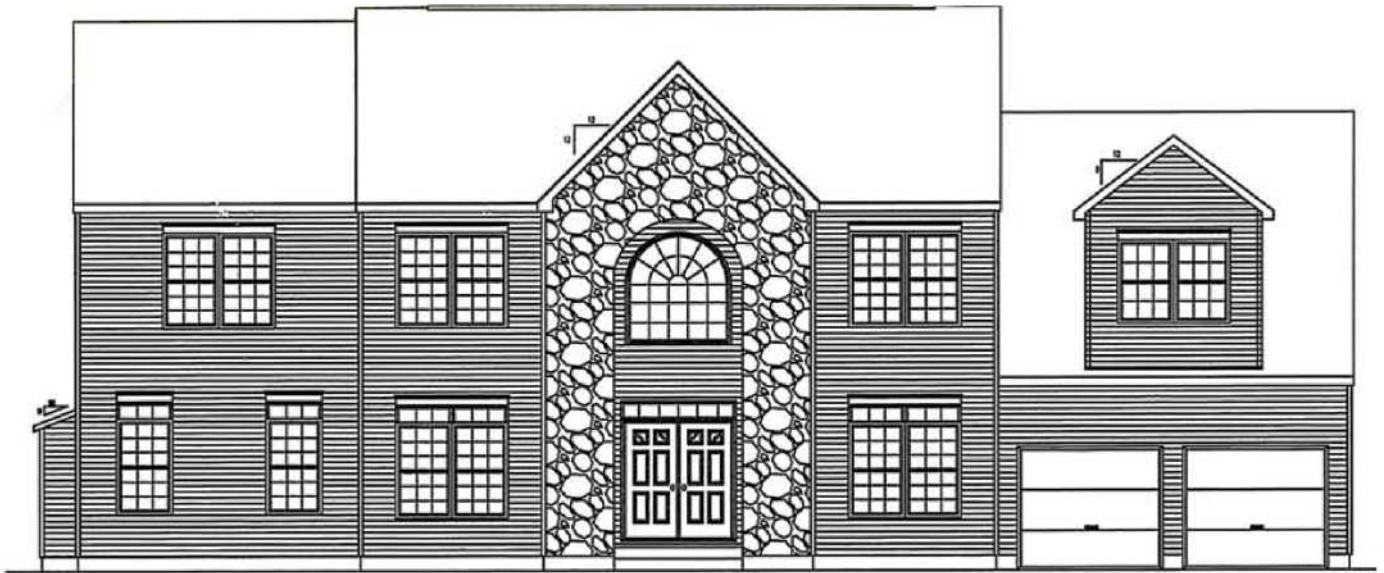

The Madison

Total Square Feet: 3362

Two Story Bedrooms: 4 Baths: 4
File # LIT-MADISON
Dimensions vary per plan