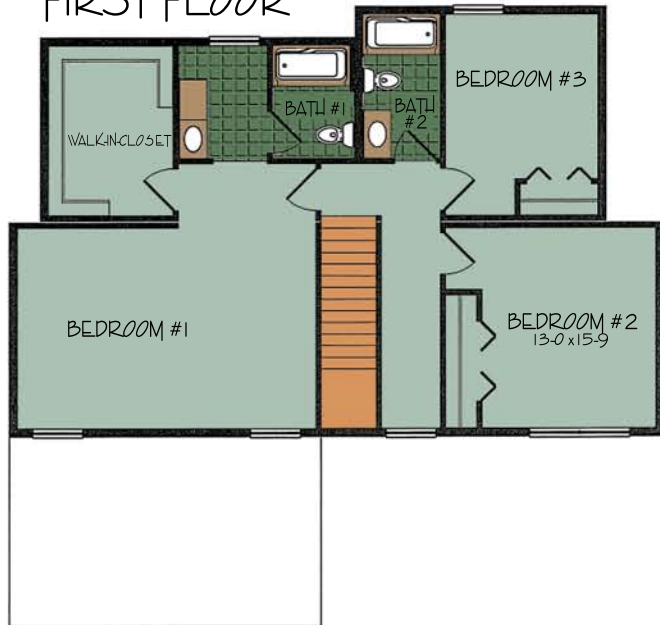

The Pine Meadow

FIRST FLOOR

SECOND FLOOR

Two Story Bedrooms: 3 Baths: 2.5
Square Feet: first floor 27-7 x 42-0 second floor 27-7 x 42-0
File # LIT-PINE MEADOW